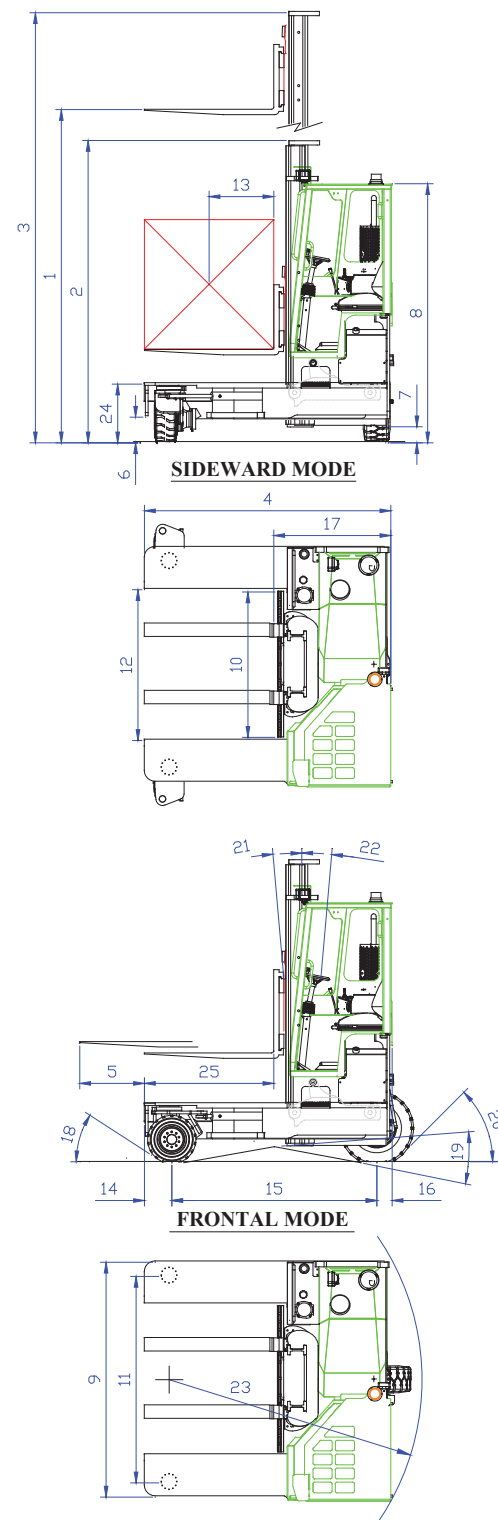

European Patent No. 2167416; Brazilian Patent No. P10811954-6; Australian Patent No. 2008253242

Features Include:

- Rubber Mounted Cabin
- Multi-Directional Operation
- 3 Wheel Hydrostatic Drive
- Load Sensing Steering
- 4 Way Lever Positioning of Wheels
- Hydraulic Oil Cooler

Distributed by:

Rev: LH17.07.0

Combilift has a policy of continuous product development and reserves the right to alter specifications without prior notice. Specifications and/or dimensions may vary from those illustrated in some countries.

Co. Monaghan
Ireland
+353 47 80500
info@combilift.com

C3500 - C5000

combilift.com