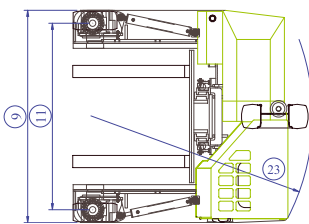

# Model C3500-C4500

SIDEWARD MODE

FRONTAL MODE

REF	DESCRIPTION	C3500	C4000	C4500
1a	Max. Lift Height		4040mm	
1b	Free Lift Height		0mm	
2	Height Mast Closed		2855mm	
3	Max. (Mast raised)		4870mm	
4	Overall Length	1950mm	2300mm	2500mm
5	Mast Travel	900mm	1250mm	1400mm
6	Ground Clearance Under Mast		150mm	
7	Ground Clearance to Wheelbase Centre		200mm	
8	Height Over Cab or of Overhead Guard		2435mm	
9	Width		2190mm	
10	Outside Spread of Fork Arms		1350mm	
11	Track Front		1980mm	
12	Frame Opening		1400mm	
13	Load Centre Distance	450mm	600mm	600mm
14	Overhang Front		245mm	
15	Wheel Base	1565mm	1915mm	2115mm
16	Overhang Back		140mm	
17	Length From Face of Fork	1100mm	1100mm	1150mm
18	Approach Angle		45°	
19	Ramp Angle		29°	
20	Departure Angle		45°	
21	Forward Tilt		3°	
22	Backward Tilt		5°	
23	Minimum Outside Radius	1950mm	2260mm	2490mm
24	Platform Height		545mm	
25	Platform Length	850mm	1200mm	1350mm
A	Capacity	3500Kg	4000Kg	4500Kg
B	Unladen Weight	5400Kg	6300Kg	6800Kg
C	Maximum Ground Speed		15 km/h	
D	Gradability		15%	
E	V2003 T Kubota Diesel / 3 ltr. GM LPG		44KW / 48KW	
F	Electric's		12 Volt	
G	Fork Section	45x150x850mm	45x150x1200mm	45x150x1350mm
H	200/50 x 10 Front Tyre		OD 450mm/Width 200mm	
I	27 x 10-12 Rear Tyre		OD 680mm/Width 255mm	
J	Standard Colour		Green and Grey	
K	Suspension Seat		KAB Model 116	