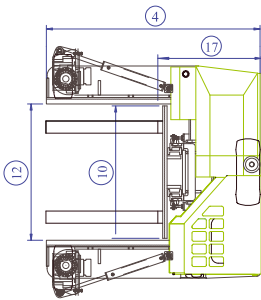

# COMBiLiFT

Customised Handling Solutions

**C3500-C4500**

Inside of Cabin

Optional LP Gas Bottle

**three machines in one**

> counterbalance forklift > sideloader > aisle truck

# Model C3500-C4500

SIDEWARD MODE

FRONTAL MODE

REF	DESCRIPTION	C3500	C4000	C4500
1a	Max. Lift Height		4040mm	
1b	Free Lift Height		0mm	
2	Height Mast Closed		2855mm	
3	Max. (Mast raised)		4870mm	
4	Overall Length	1950mm	2300mm	2500mm
5	Mast Travel	900mm	1250mm	1400mm
6	Ground Clearance Under Mast		150mm	
7	Ground Clearance to Wheelbase Centre		200mm	
8	Height Over Cab or of Overhead Guard		2435mm	
9	Width		2190mm	
10	Outside Spread of Fork Arms		1350mm	
11	Track Front		1980mm	
12	Frame Opening		1400mm	
13	Load Centre Distance	450mm	600mm	600mm
14	Overhang Front		245mm	
15	Wheel Base	1565mm	1915mm	2115mm
16	Overhang Back		140mm	
17	Length From Face of Fork	1100mm	1100mm	1150mm
18	Approach Angle		45°	
19	Ramp Angle		29°	
20	Departure Angle		45°	
21	Forward Tilt		3°	
22	Backward Tilt		5°	
23	Minimum Outside Radius	1950mm	2260mm	2490mm
24	Platform Height		545mm	
25	Platform Length	850mm	1200mm	1350mm
A	Capacity	3500Kg	4000Kg	4500Kg
B	Unladen Weight	5400Kg	6300Kg	6800Kg
C	Maximum Ground Speed		15 km/h	
D	Gradability		15%	
E	V2003 T Kubota Diesel / 3 ltr. GM LPG		44KW / 48KW	
F	Electric's		12 Volt	
G	Fork Section	45x150x850mm	45x150x1200mm	45x150x1350mm
H	200/50 x 10 Front Tyre		OD 450mm/Width 200mm	
I	27 x 10-12 Rear Tyre		OD 680mm/Width 255mm	
J	Standard Colour		Green and Grey	
K	Suspension Seat		KAB Model 116	