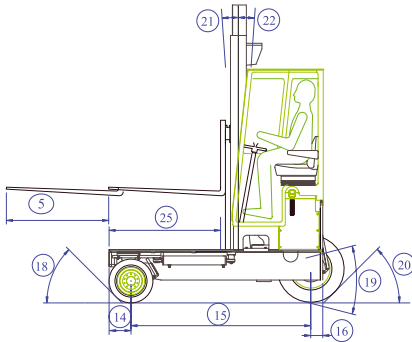

# COMBiLiFT

Customised Handling Solutions

**C3500-C4500**

Inside of Cabin

Optional LP Gas Bottle

**three machines in one**

> counterbalance forklift > sideloader > aisle truck

# Model C3500-C4500

SIDEWARD MODE

FRONTAL MODE

REF	DESCRIPTION	C3500	C4000	C4500
1a	Max. Lift Height		4040mm	
1b	Free Lift Height		0mm	
2	Height Mast Closed		2855mm	
3	Max. (Mast raised)		4870mm	
4	Overall Length	1950mm	2300mm	2500mm
5	Mast Travel	900mm	1250mm	1400mm
6	Ground Clearance Under Mast		150mm	
7	Ground Clearance to Wheelbase Centre		200mm	
8	Height Over Cab or of Overhead Guard		2435mm	
9	Width		2190mm	
10	Outside Spread of Fork Arms		1350mm	
11	Track Front		1980mm	
12	Frame Opening		1400mm	
13	Load Centre Distance	450mm	600mm	600mm
14	Overhang Front		245mm	
15	Wheel Base	1565mm	1915mm	2115mm
16	Overhang Back		140mm	
17	Length From Face of Fork	1100mm	1100mm	1150mm
18	Approach Angle		45°	
19	Ramp Angle		29°	
20	Departure Angle		45°	
21	Forward Tilt		3°	
22	Backward Tilt		5°	
23	Minimum Outside Radius	1950mm	2260mm	2490mm
24	Platform Height		545mm	
25	Platform Length	850mm	1200mm	1350mm
A	Capacity	3500Kg	4000Kg	4500Kg
B	Unladen Weight	5400Kg	6300Kg	6800Kg
C	Maximum Ground Speed		15 km/h	
D	Gradability		15%	
E	V2003 T Kubota Diesel / 3 ltr. GM LPG		44KW / 48KW	
F	Electric's		12 Volt	
G	Fork Section	45x150x850mm	45x150x1200mm	45x150x1350mm
H	200/50 x 10 Front Tyre		OD 450mm/Width 200mm	
I	27 x 10-12 Rear Tyre		OD 680mm/Width 255mm	
J	Standard Colour		Green and Grey	
K	Suspension Seat		KAB Model 116	

Distributed by

**FEATURES INCLUDE:**

- Rubber Mounted Half Open Cabin
- Multi-Direction Operation
- Load Sensing Steering
- 3 Wheel Hydrostatic Drive
- 4-Way Lever Positioning of Wheels
- Hydraulic Oil Cooler