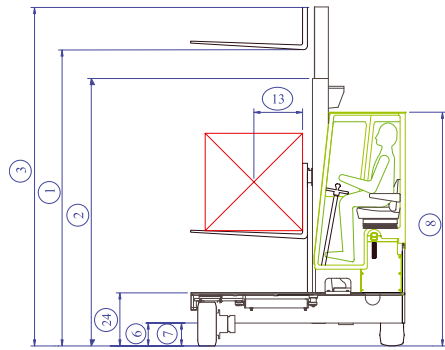

# COMBiLiFT

Customised Handling Solutions

**C3500-C4500**

Inside of Cabin

Optional LP Gas Bottle

**three machines in one**

> counterbalance forklift > sideloader > aisle truck

# Model C3500-C4500

SIDEWARD MODE

FRONTAL MODE

REF	DESCRIPTION	C3500	C4000	C4500
1a	Max. Lift Height		4040mm	
1b	Free Lift Height		0mm	
2	Height Mast Closed		2855mm	
3	Max. (Mast raised)		4870mm	
4	Overall Length	1950mm	2300mm	2500mm
5	Mast Travel	900mm	1250mm	1400mm
6	Ground Clearance Under Mast		150mm	
7	Ground Clearance to Wheelbase Centre		200mm	
8	Height Over Cab or of Overhead Guard		2435mm	
9	Width		2190mm	
10	Outside Spread of Fork Arms		1350mm	
11	Track Front		1980mm	
12	Frame Opening		1400mm	
13	Load Centre Distance	450mm	600mm	600mm
14	Overhang Front		245mm	
15	Wheel Base	1565mm	1915mm	2115mm
16	Overhang Back		140mm	
17	Length From Face of Fork	1100mm	1100mm	1150mm
18	Approach Angle		45°	
19	Ramp Angle		29°	
20	Departure Angle		45°	
21	Forward Tilt		3°	
22	Backward Tilt		5°	
23	Minimum Outside Radius	1950mm	2260mm	2490mm
24	Platform Height		545mm	
25	Platform Length	850mm	1200mm	1350mm
A	Capacity	3500Kg	4000Kg	4500Kg
B	Unladen Weight	5400Kg	6300Kg	6800Kg
C	Maximum Ground Speed		15 km/h	
D	Gradability		15%	
E	V2003 T Kubota Diesel / 3 ltr. GM LPG		44KW / 48KW	
F	Electric's		12 Volt	
G	Fork Section	45x150x850mm	45x150x1200mm	45x150x1350mm
H	200/50 x 10 Front Tyre		OD 450mm/Width 200mm	
I	27 x 10-12 Rear Tyre		OD 680mm/Width 255mm	
J	Standard Colour		Green and Grey	
K	Suspension Seat		KAB Model 116	