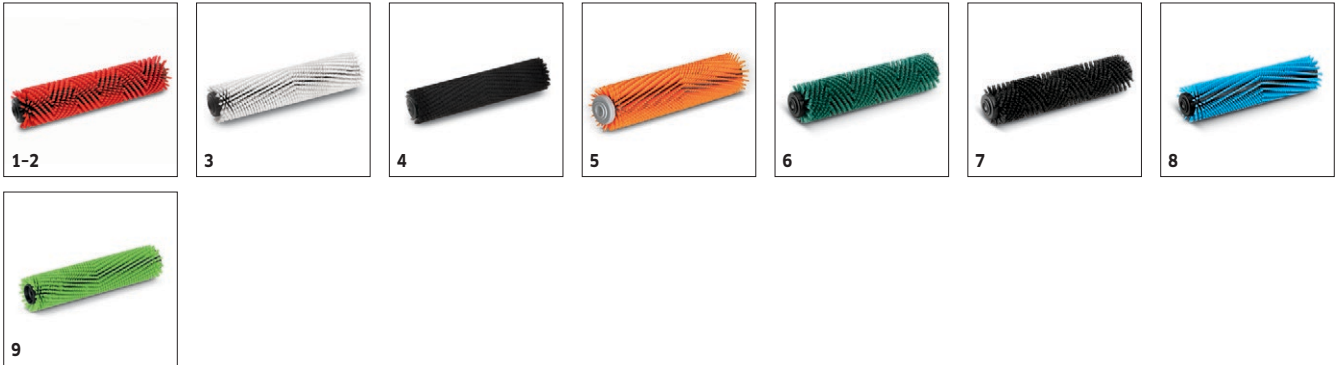

ACCESSORIES FOR BR 40/10C

1.783-311.0

KÄRCHER

		Order Number	Hardness/ Brush type	Length	Colour	Quantity	Price	Description	
Roller brushes for BR									
Roller brush	1	4.762-458.0	medium	400 mm	red	1 piece(s)		Roller brush, medium-hard, red. Length: 400 mm. With wear-resistant star-wheel mechanism. For normal use. Bristles: Polypropylene, 0.4 mm thick, 20 mm long.	■
	2	4.762-003.0	medium	400 mm	red	1 piece(s)			■
	3	4.762-250.0	very soft	400 mm	white	1 piece(s)		Roller brush, very soft, white. Length: 400 mm. With wear-resistant star-wheel mechanism. For cleaning sensitive floors and polishing. Bristles: Polyamide, 0.3 mm thick, 20 mm long.	□
	4	4.762-274.0	soft	400 mm	natural	1 piece(s)		Very soft, made of horsehair, perfect for spray cleaning and for polishing.	□
	5	4.762-251.0	high / low	400 mm	orange	1 piece(s)		Roller brush, high/low, medium-hard, orange. Length: 400 mm. With wear-resistant star-wheel mechanism. For cleaning heavily structured floors and deep crevices. Bristles: Polyamide, 0.6 mm thick, 15-20 mm long.	□
	6	4.762-252.0	hard	400 mm	green	1 piece(s)		Roller brush, hard, green. Length: 400 mm. Wear-resistant star-wheel mechanism. For heavily soiled floors and basic cleaning. Bristles: Polyamide with silicon carbide, 0.6 mm thick, 20 mm long.	□
	7	4.762-481.0	very hard	400 mm	black	1 piece(s)		Very hard, for extremely sticky dirt and for deep cleaning; for unsensitive surfaces only.	□
	8	4.762-254.0	soft	400 mm	blue	1 piece(s)		Carpet brush, soft, blue. Length: 400 mm. With wear-resistant star-wheel mechanism. For cleaning textiles. Bristles: Polypropylene, 0.25 mm thick, 20 mm long.	□
	9	4.762-000.0	medium-hard	400 mm	green	1 piece(s)		light green, for velour (up to 3 mm pile height)	□

■ Included in delivery. □ Available accessories.