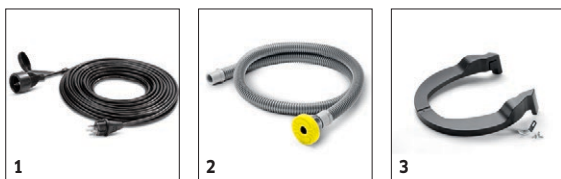

BDS 51/180 C Adv

The easy to use yet powerful single disc machine with large working width - ideal for an especially high area coverage.

1 Handle can be completely folded down

3 Whisper quiet

- Can also be used in noise-sensitive areas (e.g. hotel, hospital or office).

2 Large wheels for excellent mobility

- Easy to transport, even over longer distances.
- Can easily be carried over stairs.

BDS 51/180 C Adv

■ Powerful and versatile

Technical data

Order Number	1.291-227.0	
EAN code	4039784652668	
Working width	mm	508
Working height	mm	90
Motor rating	W	1000
Brush rotation speed	rpm	180
Sound level	dB(A)	65
Frequency	Hz	50
Voltage	V	220-240
Weight	kg	45
Dimensions (L x W x H)	mm	700 x 510 x 1180

Equipment

Tank optional	I	10
----------------------	---	----

ACCESSORIES FOR BDS 51/180 C ADV

1.291-227.0

		Order Number	Length	Colour	Quantity	Price	Description	
Miscellaneous								
Extension cable	1	6.647-022.0	20 m		1 piece(s)		Extension cable, 20 m, 3x1.5 mm ² . With splash-proof earthing pin plug, strain relief and anti-kink sleeve.	<input type="checkbox"/>
Filling hose	2	6.680-124.0	1,5 m		1 piece(s)			<input type="checkbox"/>
Supplementary weight, 10 kg	3	2.642-802.0			1 piece(s)			<input type="checkbox"/>