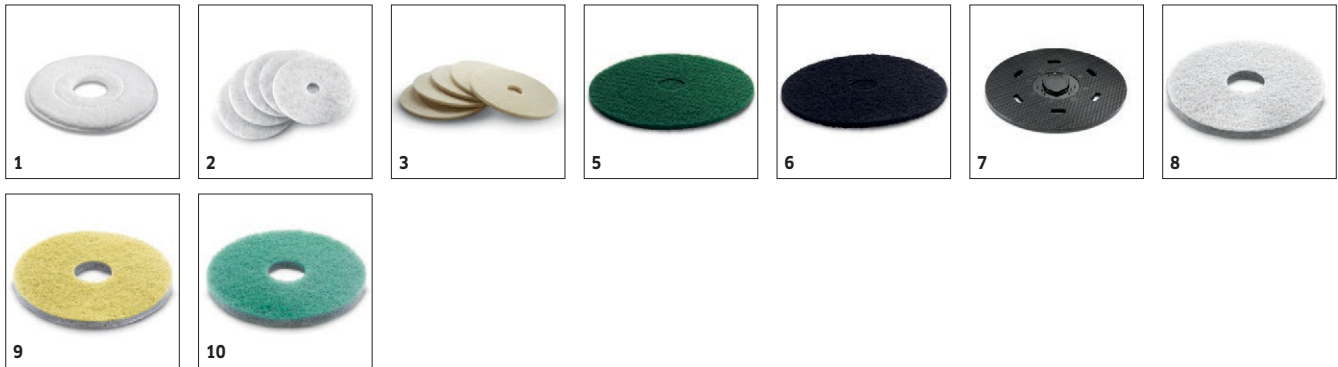

Available accessories.

ACCESSORIES FOR BDS 51/180 C ADV

1.291-227.0

		Order Number	Hardness/ Brush type	Diameter	Colour	Quantity	Price	Description	
Disc Brushes for BD									
Shampooing brush	1	6.371-266.0	medium-soft	508 mm	blue / white	1 piece(s)			<input type="checkbox"/>
Disc brush	2	6.371-206.0	medium	508 mm	red	1 piece(s)			<input type="checkbox"/>
	3	6.371-265.0	hard	508 mm	black	1 piece(s)			<input type="checkbox"/>

Available accessories.

ACCESSORIES FOR BDS 51/180 C ADV

1.291-227.0

		Order Number	Hardness/ Brush type	Diameter	Colour	Quantity	Price	Description	
Microfibre pad									
Microfibre pad	1	6.371-271.0	Microfibre	508 mm	white	5 piece(s)			<input type="checkbox"/>
Pads									
Pad	2	6.371-146.0	soft	500 mm	beige / natural	5 piece(s)			<input type="checkbox"/>
	3	6.369-468.0	soft	508 mm	beige	5 piece(s)			<input type="checkbox"/>
	4	6.369-079.0	medium-soft	508 mm	red	5 piece(s)		Medium soft, for wet-cleaning of all surfaces and for spray cleaning.	<input type="checkbox"/>
	5	6.369-078.0	medium-hard	508 mm	green	5 piece(s)		Medium hard, for cleaning stubborn soilings and for deep cleaning.	<input type="checkbox"/>
	6	6.369-077.0	hard	508 mm	black	5 piece(s)		Hard, for persistent soilings and for deep cleaning.	<input type="checkbox"/>
Pad drive board									
Pad drive board	7	6.371-208.0		483 mm		1 piece(s)			<input type="checkbox"/>
Diamond pads									
Diamond pad	8	6.371-260.0	coarse	508 mm	white	5 piece(s)			<input type="checkbox"/>
	9	6.371-261.0	medium	508 mm	yellow	5 piece(s)			<input type="checkbox"/>
	10	6.371-240.0	fine	508 mm	green	5 piece(s)			<input type="checkbox"/>