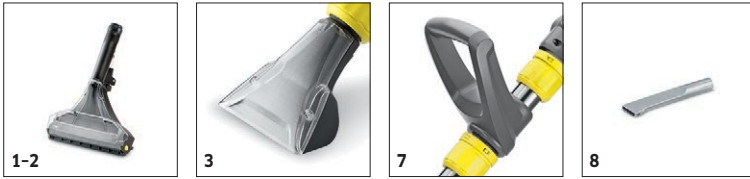

ACCESSORIES FOR PUZZI 10/1 1.100-132.0

		Order Number	Quantity	ID	Width	Length	Price	Description	
Floor tools									
	1	4.130-007.0	1 piece(s)	ID 32	240 mm				☒
	2	4.130-008.0	1 piece(s)	ID 32	240 mm				☒
Hand tools									
	3	4.130-001.0	1 piece(s)	ID 32	110 mm				☒
Spray-extraction hoses									
	4	6.394-826.0	1 piece(s)	ID 32		2.5 m			☒
	5	6.394-375.0	1 piece(s)	ID 32		4 m			☐
Sonstiges									
	6	4.025-004.0	1 piece(s)	ID 32	780 mm				☒
	7	4.321-001.0	1 piece(s)						☒
	8	4.130-010.0	1 piece(s)	ID 32					☐
	9	4.006-907.0	1 piece(s)	ID 32					☐
	10	5.070-010.0	1 piece(s)						☐
Hard surface adapters									
	11	4.762-014.0	1 piece(s)		240 mm				☐

■ Included in delivery. □ Available accessories.